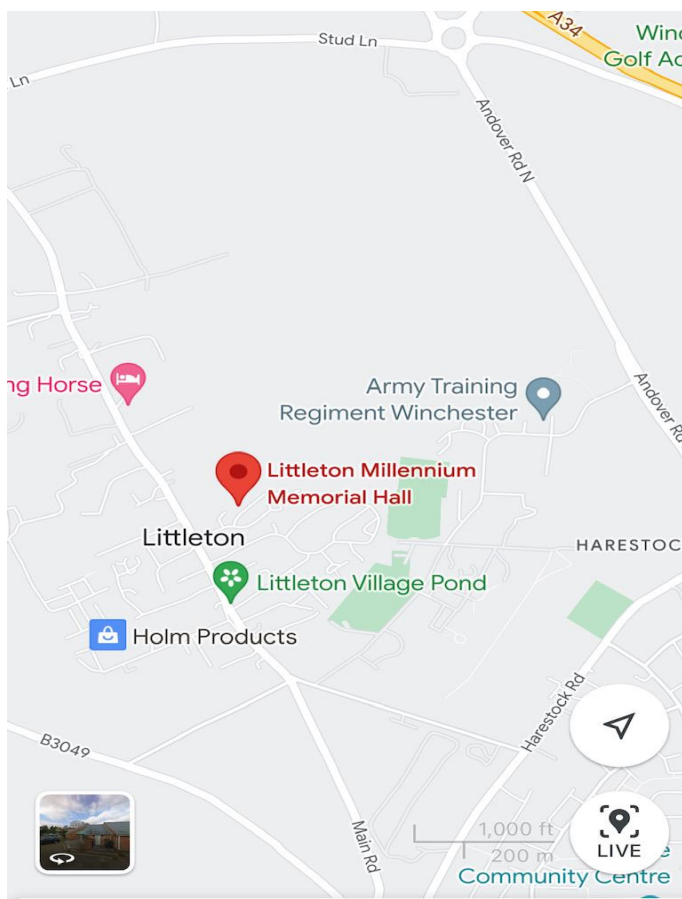

## Directions to Littleton Memorial Hall

**From M3 or A34:** Exit M3 at junction 9 and take the A34 North. Exit A34 at Three Maids Hill, Winchester. At the roundabout, take the 3rd exit, to Littleton. At the end of the road turn left to Littleton. The Hall Way is a turning on the left soon after passing the Running Horse pub.

**From Romsey Road:** Follow Chilbolton Avenue and then left into Stockbridge Road.

**From Stockbridge Road:** Travel out of Winchester until the edge of town, pass the turning to Newbury (A34) on your right and take next right to Littleton. The Hall Way is a turning on the right soon after passing the duck pond.

**From Andover Road:** Take Harestock Road, turn into Kennel Lane for Littleton. Join Main Road. The Hall Way is a turning on the right soon after passing the duck pond.

Littleton Millennium Memorial Hall